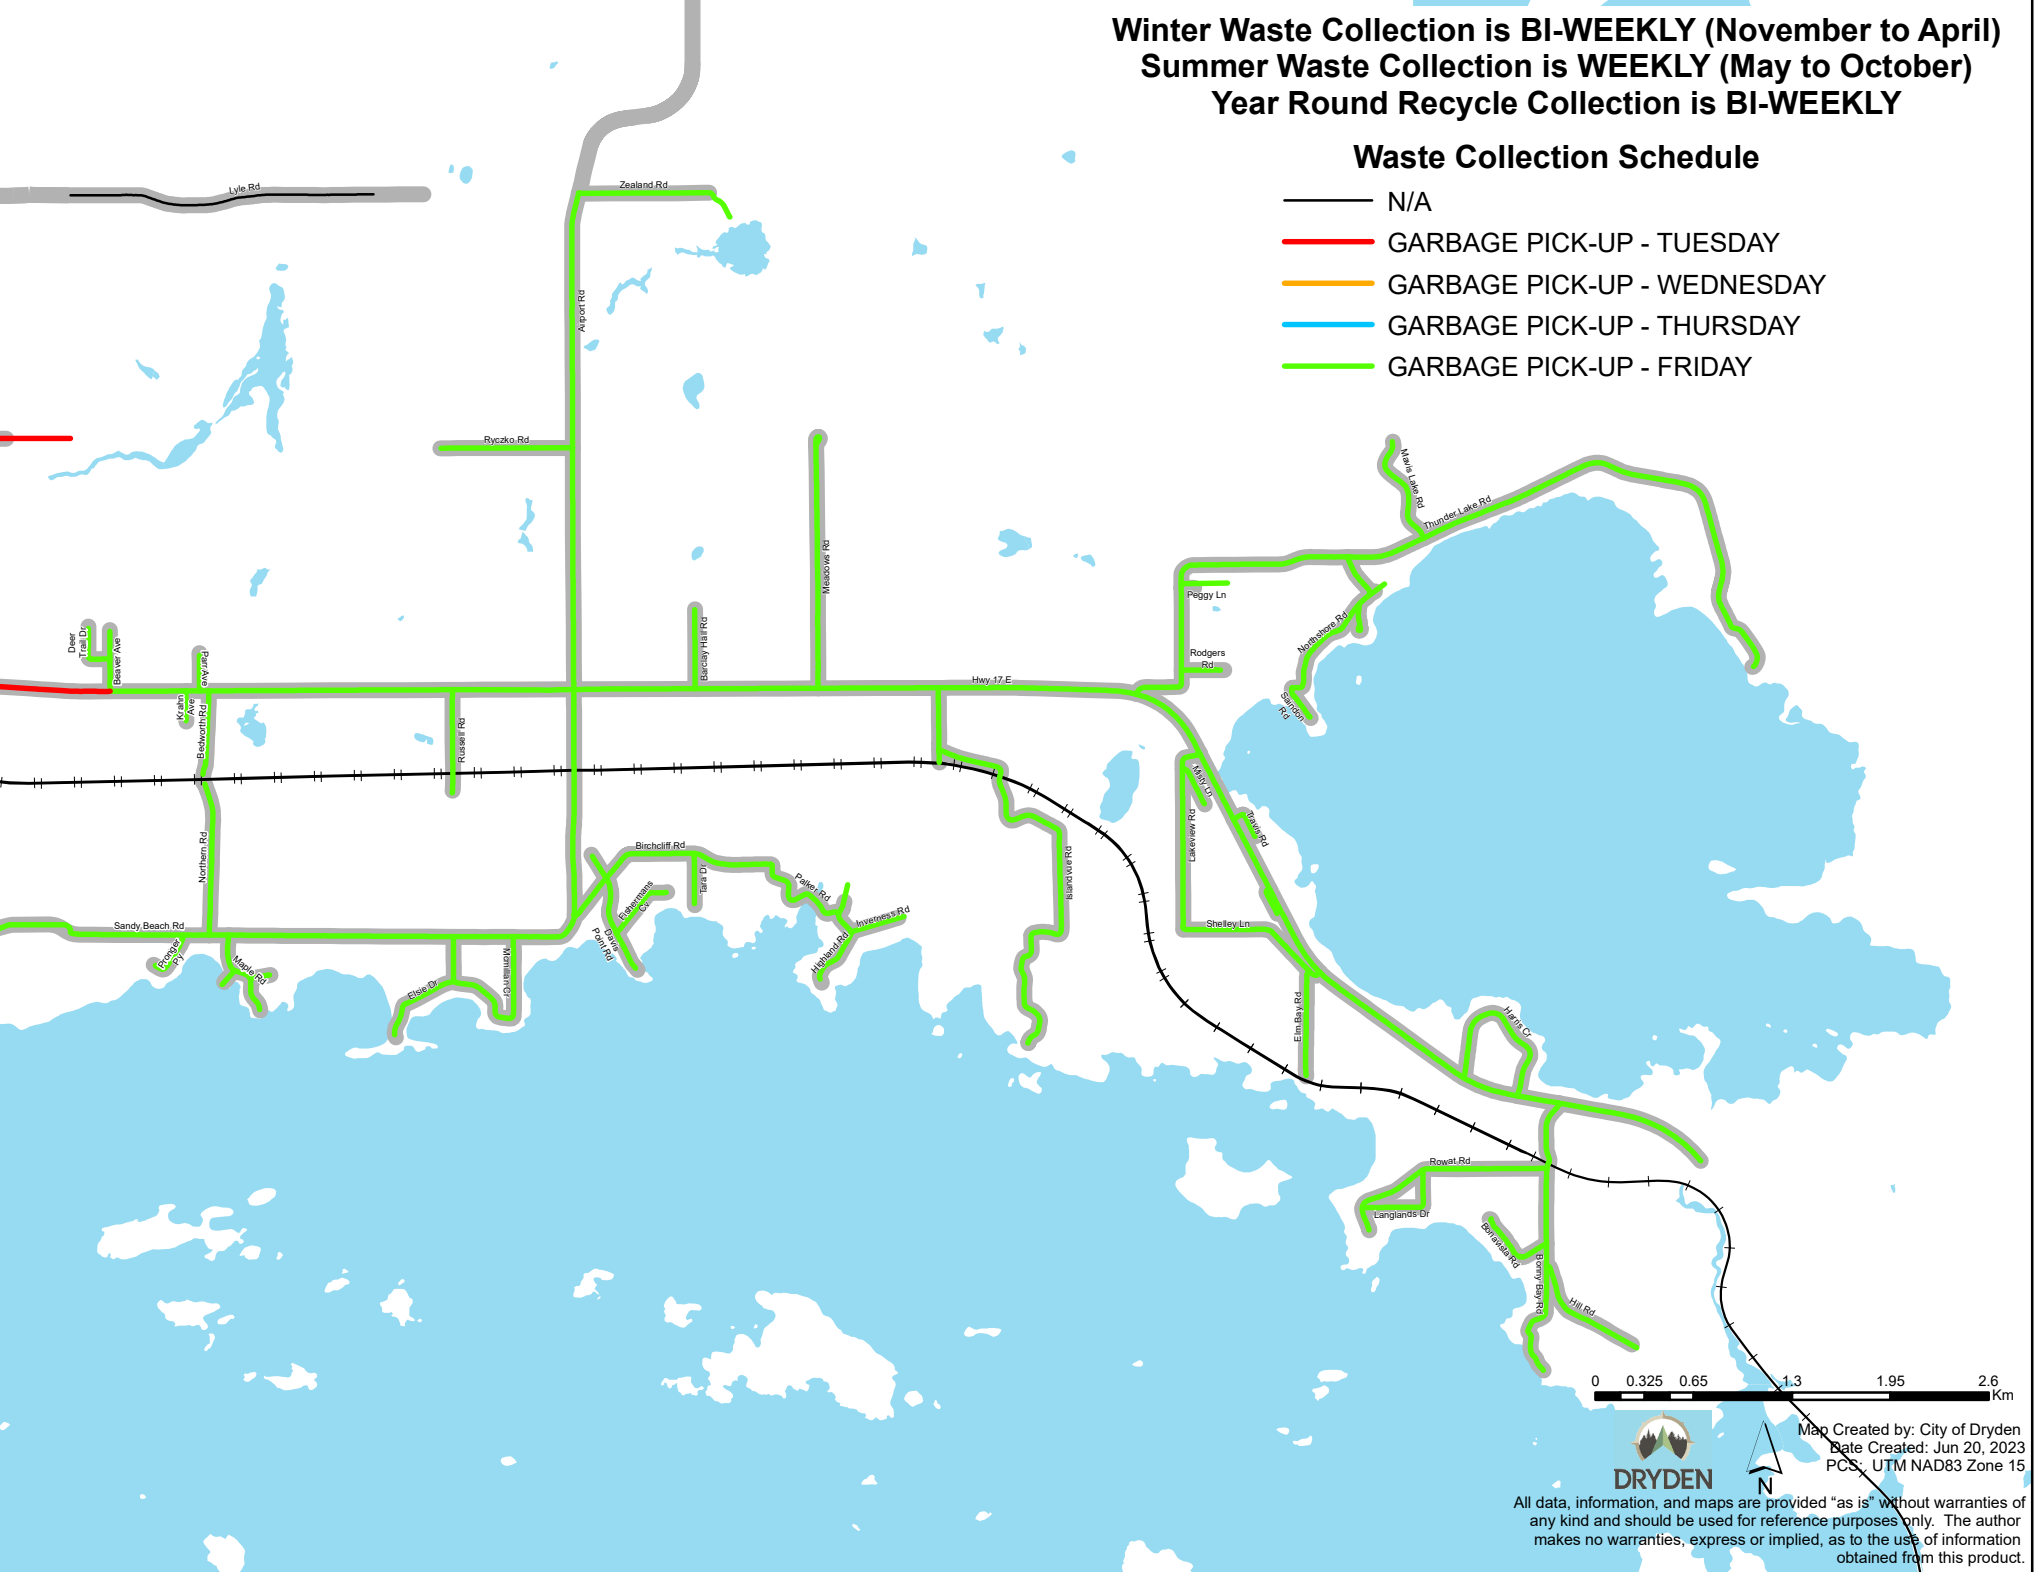

Winter Waste Collection is BI-WEEKLY (November to April)
Summer Waste Collection is WEEKLY (May to October)
Year Round Recycle Collection is BI-WEEKLY

Waste Collection Schedule

- N/A
- GARBAGE PICK-UP - TUESDAY
- GARBAGE PICK-UP - WEDNESDAY
- GARBAGE PICK-UP - THURSDAY
- GARBAGE PICK-UP - FRIDAY

0 0.325 0.65 1.3 1.95 2.6 Km

Map Created by: City of Dryden
 Date Created: Jun 20, 2023
 PCS: UTM NAD83 Zone 15

All data, information, and maps are provided "as is" without warranties of any kind and should be used for reference purposes only. The author makes no warranties, express or implied, as to the use of information obtained from this product.