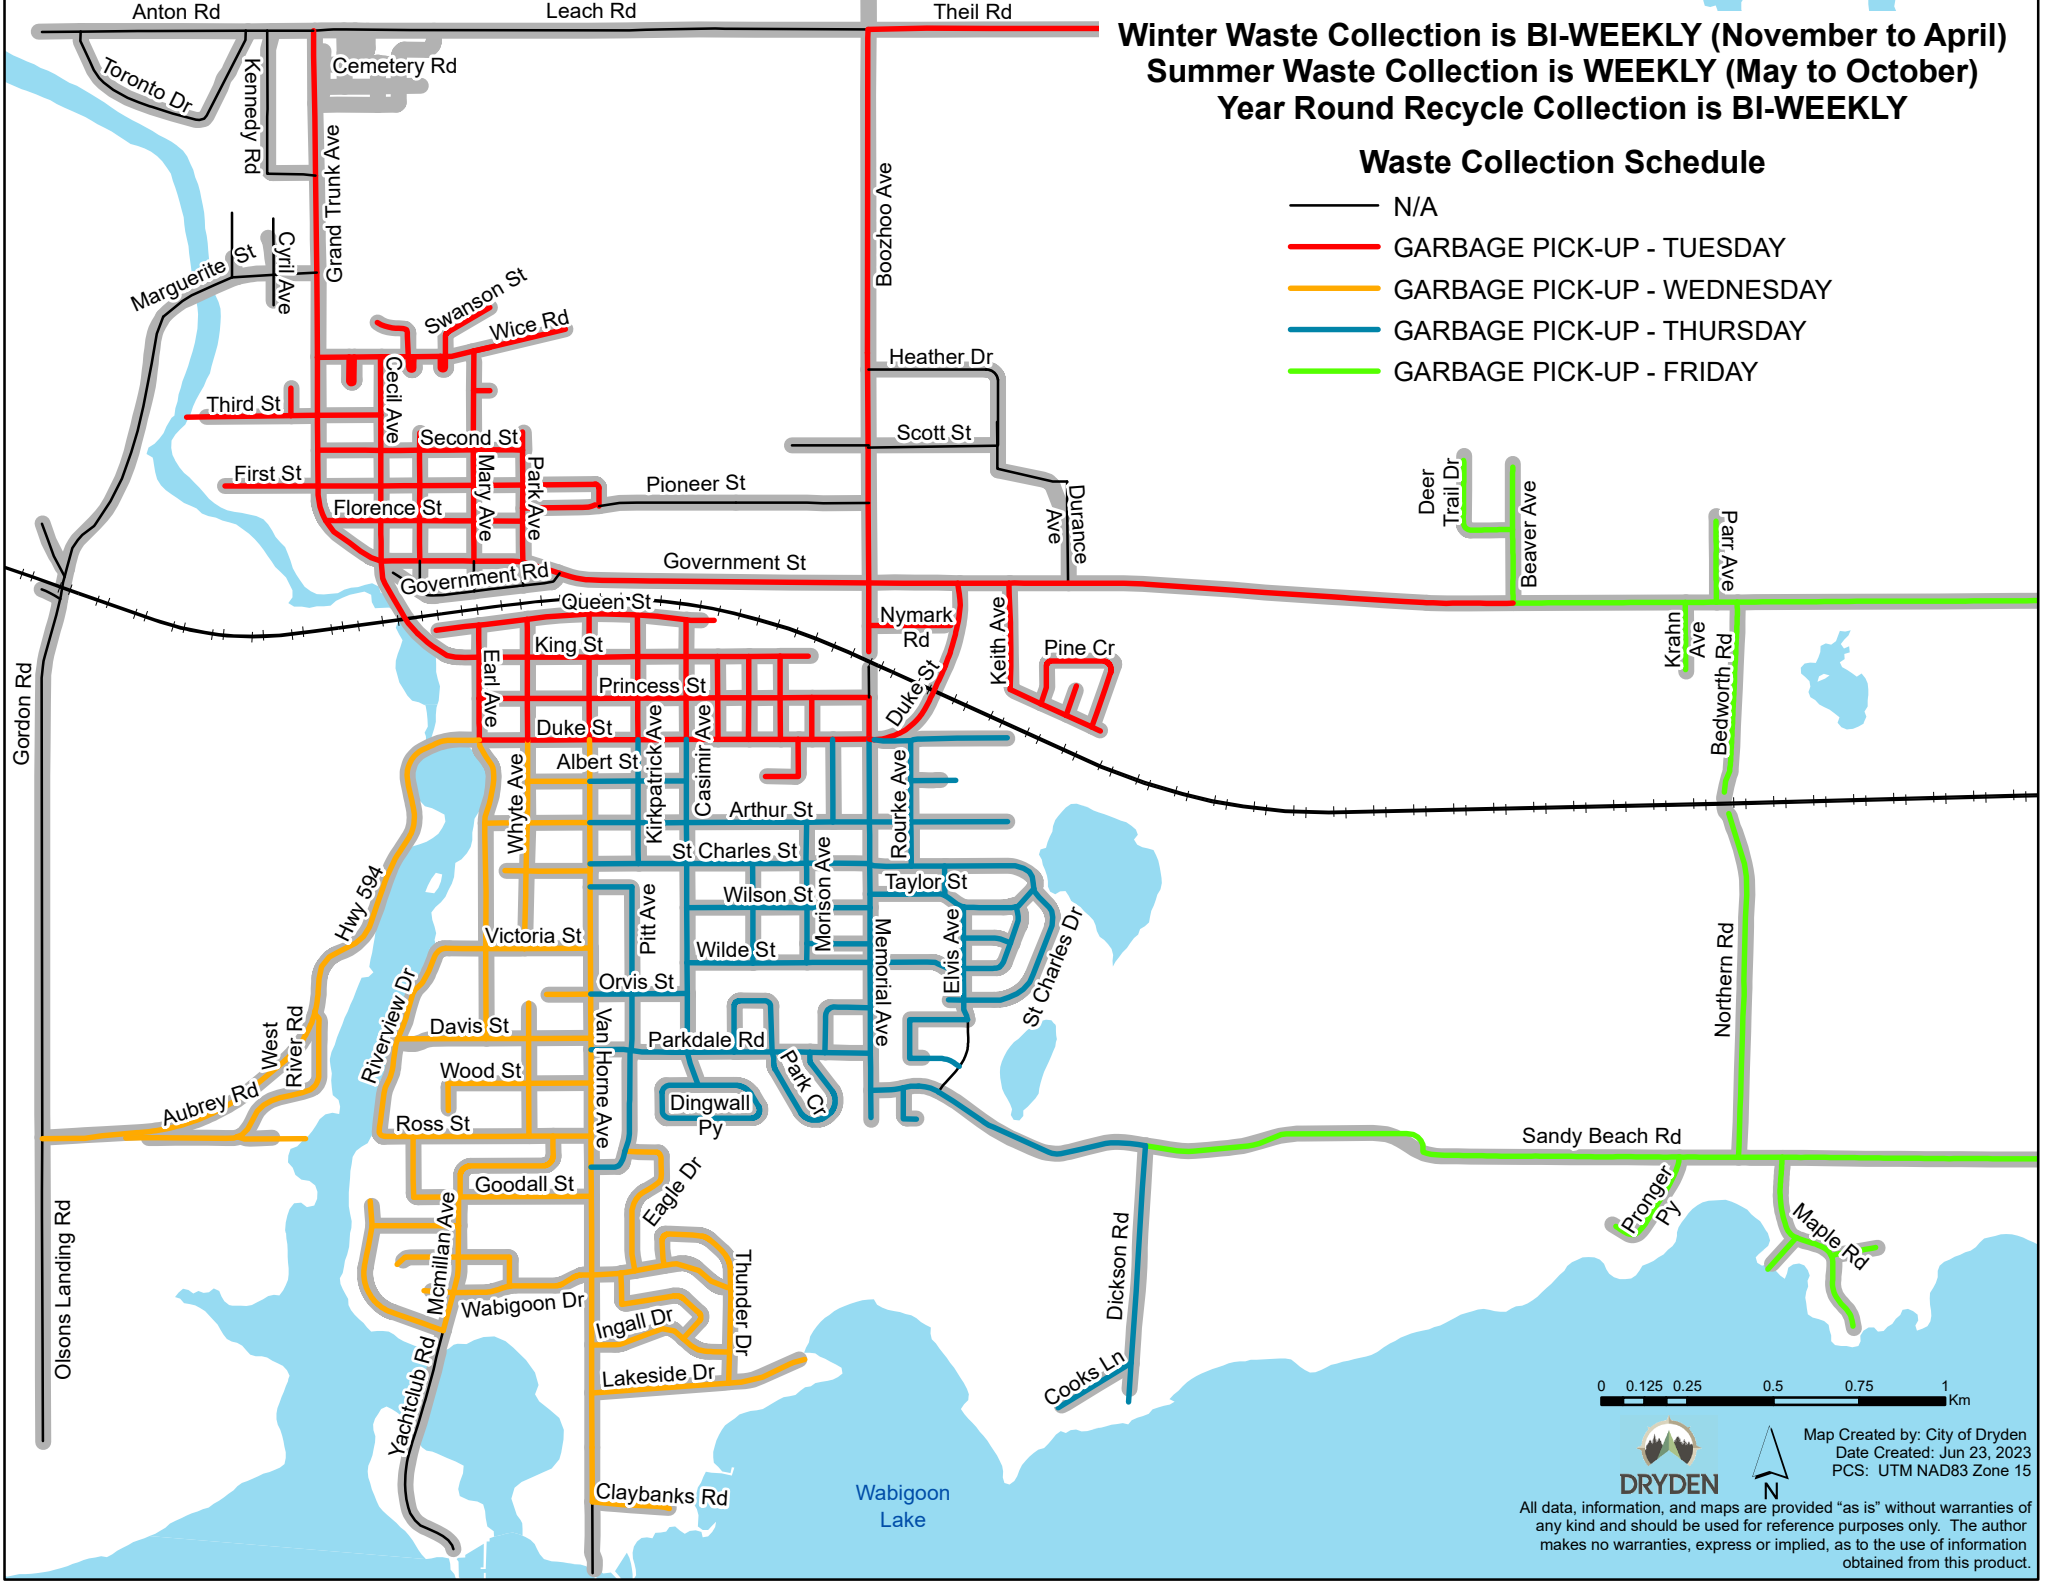

**Winter Waste Collection is BI-WEEKLY (November to April)**  
**Summer Waste Collection is WEEKLY (May to October)**  
**Year Round Recycle Collection is BI-WEEKLY**

**Waste Collection Schedule**

-  N/A
-  GARBAGE PICK-UP - TUESDAY
-  GARBAGE PICK-UP - WEDNESDAY
-  GARBAGE PICK-UP - THURSDAY
-  GARBAGE PICK-UP - FRIDAY

Map Created by: City of Dryden  
 Date Created: Jun 23, 2023  
 PCS: UTM NAD83 Zone 15

All data, information, and maps are provided "as is" without warranties of any kind and should be used for reference purposes only. The author makes no warranties, express or implied, as to the use of information obtained from this product.